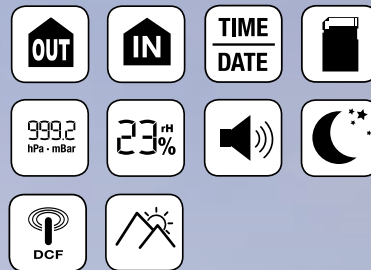

FEATURES

- Wettertrend / Weather Trend
- Temperaturtrend / Temperature Trend
- Thermo/Hygro-Sensor (433 MHz)
- Sensor LCD-Anzeige / Display
- Bedienelemente / Control Buttons: 10
- Innentemperatur / Indoor Temperature: °C
- Außentemperatur / Outdoor Temperature: °C
- Raumklima Indikator / Indoor Climate Indicator
- Rel. Luftfeuchtigkeit / Humidity, innen/indoor in %
- Rel. Luftfeuchtigkeit / Humidity, außen/outdoor in %
- Rel. Luftfeuchtigkeit / Humidity Trend
- Datum / Date
- Funkuhr / RC Clock (DCF)
- Uhr / Clock: 12h/24h
- Alarm
- Min-/Max Speicher / Memory
- Hintergrundbeleuchtung / Backlight
- Max. anschließbare Sensoren / max. connectable sensors: 3
- Batteriestandsanzeiger / Battery Power Indicator

WoW 200

Funkwetterstation · Wireless weather station

Art. No.: 7009000 · EAN: 4007922150628

Ob als Wand- oder Tischgerät – das groß dimensionierte Display der WoW200 informiert Sie stets zuverlässig über alle aktuellen Wetterdaten. Anzeigt werden neben der Wettervorhersage auch die relative Luftfeuchtigkeit und Temperatur, jeweils wahlweise für innen oder außen. Uhrzeit und Datum sind auf dem Display größer dargestellt, so dass die Ziffern auch aus größerem Abstand noch gut zu erkennen sind.

Weather as a wall or table top - the large-scale display of the WoW200 provides always reliable information on all current weather data. The next weather forecast and the relative humidity and temperature, both for either indoor or outdoor. Time and date are displayed on the display bigger, so that the numbers are also can be seen from a greater distance.

LIEFERUMFANG / SCOPE OF DELIVERY

- WoW 200
- Bedienungsanleitung / Manual
- Außensensor / Outdoor Sensor: Thermo
- Batterien / Batteries: 2xAA (Station), 2xAA(Sensor)

INFO

Station: 223x137x31 mm, 450 g
Sensor: 110x58x31 mm, 116 g
Verp. / Pack.: 248x235x61 mm, 158 g
Gesamtgewicht / Total Weight: 1055 g