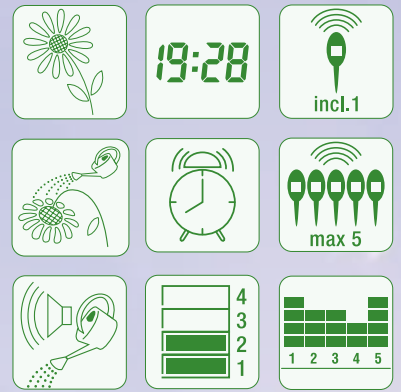

FEATURES

- Optimale Feuchtigkeit / Optimal moisture level
- Gießmeldung / Watering indicator
- Gießalarm / Watering alarm
- Bodenfeuchtigkeitsindex / Soil moisture index
- Bodenfeuchtigkeitsindex gesamt / Soil moisture index, total
- Bewässerungsmenge einstellbar / Watering can be adjusted
- Uhr / Clock
- Alarm
- Inkl. 1 Sensor / Incl. 1 Sensor
- Max. 5 Sensoren / Max. 5 sensors

Gießmelder · Watering Indicator

Art. Nr. 7020100 · EAN: 4007922001456 Gießmelder mit 1 Sensor / Watering Indicator with 1 Sensor

Art. Nr. 7020103 · EAN: 4007922030494 Gießmelder mit 3 Sensoren / Watering Indicator with 3 Sensors

Stets bestens informiert über den Wasserbedarf Ihrer Pflanzen. Platzieren Sie den Funk-Bodensensor im Garten und lassen Sie sich grafisch den Bewässerungsbedarf Ihrer Pflanzen im Display der Basisstation darstellen. Der Pflanzenmonitor unterstützt maximal 5 Funkbodensensoren, um so bestens über verschiedenen Stellen Ihres Gartens informiert zu sein! Bitte beachten, dass dieses Gerät nur für Topfgeräte und nicht für Gartenpflanzen geeignet ist!

Always be well informed about the precise water needs of your plants. and Based on easy to understand graphics the plants' watering demand can quickly be viewed on the RC watering station, simply place the wireless moisture sensor in the potted soil and the data is wirelessly transmitted to the station. The station supports up to 5 wireless moisture sensors. Please note that this device is only suitable for pot plants and not garden plants!

LIEFERUMFANG / SCOPE OF DELIVERY

- Funk-Gießmelder / RC Watering Indicator
- Sensor
- Batterien/Batteries: 2xAA (Station), 1xCR2032 (Sensor)
- Anleitung / Manual

INFO

Station: 155x68x30 mm, 100 g
Sensor: 221x45x16 mm, 40 g

OPTIONALES ZUBEHÖR / OPTIONAL ACCESSORIES

7020101 · EAN 4007922001654 · Erdsensor für Funk-Gießmelder / Moisture Sensor for RC Watering Indicator

7020102 · EAN 4007922001661 · Erdsensor für Funk-Gießmelder (4x) / Moisture Sensor for RC Watering Indicator (4x)