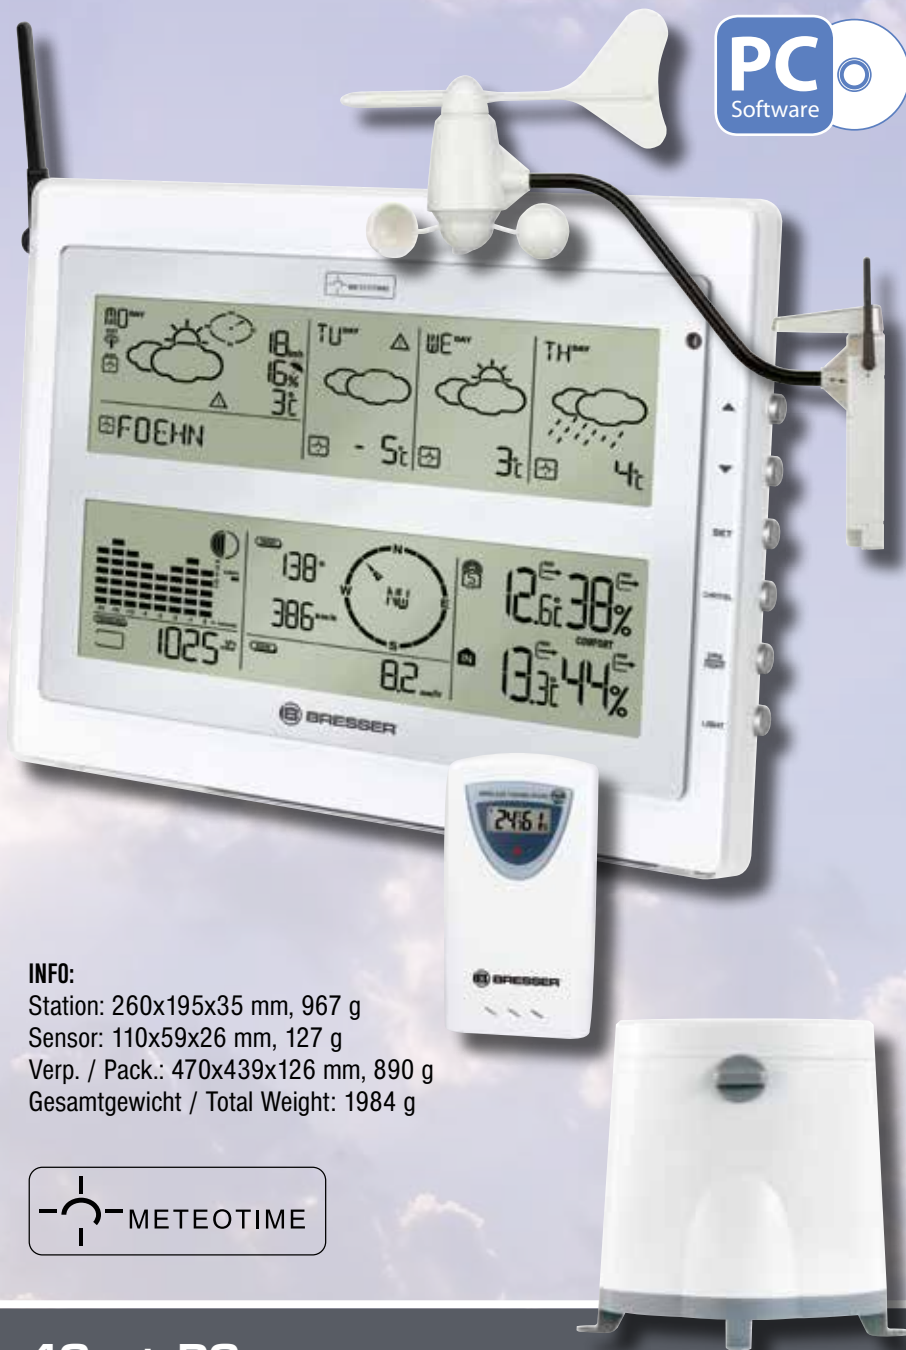

FEATURES

- Temperaturtrend / Temperature Trend
- Thermo/Hygro-Sensor (433 MHz)
- Sensor LCD-Anzeige / Display
- Bedienelemente / Control Buttons: 15
- Innentemperatur / Indoor Temperature: °C/°F
- Außentemperatur / Outdoor Temperature: °C/°F
- Temperatur Region / Temperature Region: °C
- Raumklima Indikator / Indoor Climate Indicator
- Niederschlagswahrscheinlichkeit (in %): ja / yes
- Regenschirm / Niederschlagsmenge: nein / no
- Rel. Luftfeuchtigkeit / Humidity, innen / indoor in %
- Rel. Luftfeuchtigkeit / Humidity, außen / outdoor in %
- Rel. Luftfeuchtigkeit / Humidity Trend
- Luftdruck / Barometric Pressure Chart
- Datum / Date
- Funkuhr / RC Clock (DCF)
- Uhr / Clock: 12h / 24h
- Alarm
- Windgeschwindigkeit / Wind Speed
- Windmesser / Anemometer
- Wetterwarnung / Weather Alerts (Meteotime)
- Wetterwarnung lokal / Weather Alerts local
- Frost Warnung / Warning
- Temperatur Alarm / Temperature Alert
- Min- / Max Speicher / Memory
- Sonnenauf-/untergang (MEZ) / Sunrise & Sunset (CET)
- Mondphasen / Moon Phases
- Hintergrundbeleuchtung / Backlight
- Max. anschließbare Sensoren / max. connectable sensors: 5
- Batteriestandsanzeiger / Battery Power Indicator

INFO:

Station: 260x195x35 mm, 967 g
Sensor: 110x59x26 mm, 127 g
Verp. / Pack.: 470x439x126 mm, 890 g
Gesamtgewicht / Total Weight: 1984 g

4Cast PC

Funkwetterstation mit 4-Tages-Vorhersage · Wireless Weather Station with 4 day forecast

Art. Nr. 7002600 · EAN 4007922152042

Die BRESSER 4Cast PC ist eine komplett ausgestattete Wetterstation für den privaten und professionellen Einsatz. Ein Thermo-/Hygro-Außensensor, ein solar- und batteriebetriebener Windsensor und ein Regensensor runden das Komplettpaket ab. Das integrierte METEOTIME System empfängt über das Funksignal (DCF) Wetterinformationen für den aktuellen und die darauf folgenden 3 Tage für insgesamt 470 Städte aus 90 Regionen in ganz Europa vom Schweizer Wetterdienst METEOTEST. Darüber hinaus sendet das METEOTIME-System Sturm- und Unwetterwarnungen in der ausgewählten Wetterzone. Alle Informationen der Außensender werden kabellos über das 433-MHz-Funksignal zur 4Cast PC gesendet. Darüber hinaus werden auf dem großen, blau hinterleuchteten Display auch die Mondphase und der Luftdruck mit Historienbalken angezeigt.

Minimal- bzw. Maximalwerte können abgerufen und unterschiedliche Alarmfunktionen aktiviert werden. Über die USB-Schnittstelle und die mitgelieferte Software lassen sich die vor Ort gemessenen meteorologischen Daten am PC erfassen und statistisch auswerten.