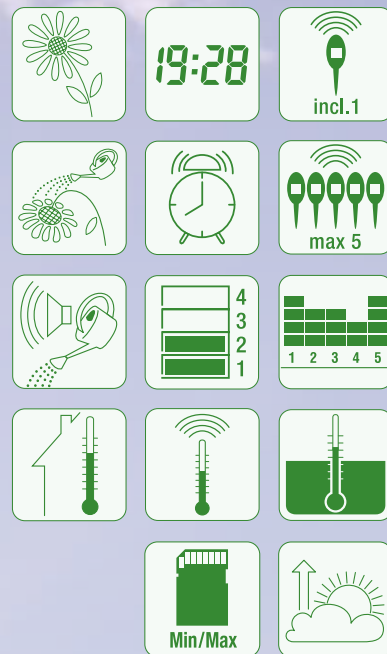

FEATURES

- Gießmeldung / Watering indicator
- Gießalarm / Watering alarm
- Bodenfeuchtigkeitsindex / Soil moisture index
- Bodenfeuchtigkeitsindex gesamt / Soil moisture index, total
- Temperatur innen °C/°F / Internal temperature °C/°F
- Umgebungstemperatur °C/°F / Ambient temperature °C/°F
- Bodentemperatur °C/°F / Soil temperature °C/°F
- Wettertrend / Weather trend
- Uhr / Clock
- Alarm
- Min./Max. Speicher / Min./Max. reservoir
- Inkl. 1 Sensor / Incl. 1 Sensor
- Max. 5 Sensoren / Max. 5 sensors

Gießstationen / Watering Stations

Wetterstation und Gießmelder Weather station and Watering Indicator

Art. Nr. 7020400 · EAN: 4007922001685

Müssen die Blumen in unserem Garten gegossen werden? Grafische Symbole ergänzen die Anzeige der Bodenfeuchte, sowie der Boden- und Außentemperatur und des Wettertrends und helfen verlässlich bei der richtigen Entscheidung. Natürlich ist auch eine Uhrzeitanzeige und das Einstellen eines täglichen Alarms möglich. 1 Funksensor ist bereits im Lieferumfang erhältlich, weitere 4 Sensoren sind als Zubehör erhältlich.

Do the flowers in our garden have to be watered? Graphical symbols complete the display of soil moisture, soil and outdoor temperature, weather trend and help to reliably make the right decision. Of course, a clock and a daily alarm is integrated. One wireless sensor is included with the product, another 4 sensors are available as accessories.

LIEFERUMFANG / SCOPE OF DELIVERY

- Wetterstation und Gießmelder / Weather Station and Plant Watering Indicator
- Batterien/Batteries:
  2 x AA (Station),
  1 x CR2450 (Sensor)
- Handbuch/Manual

INFO

Station: 127x104x50 mm, 160 g
Sensor: 194x45x72 mm, 40 g

OPTIONALES ZUBEHÖR / OPTIONAL ACCESSORIES

7020201 · EAN 4007922001692 · Erdsensor für Funk-Gießmelder (Thermo/Hygro) / Moisture Sensor for RC Watering Indicator (Thermo/Hygro)
7020202 · EAN 4007922001708 · Erdsensor für Funk-Gießmelder (Thermo/Hygro) (4x) Moisture Sensor for RC Watering Indicator (Thermo/Hygro) (4x)

BRESSER®