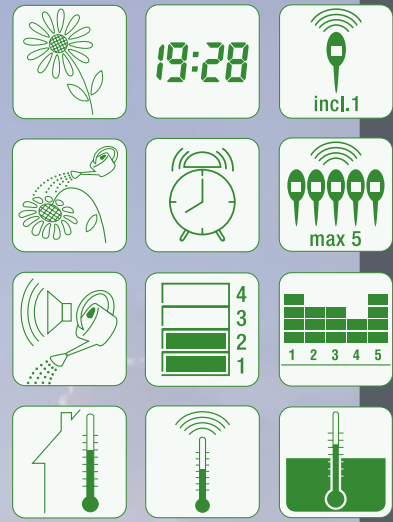

FEATURES

- Optimale Feuchtigkeit / Optimal moisture level
- Gießmeldung / Watering indicator
- Gießalarm / Watering alarm
- Bodenfeuchtigkeitsindex / Soil moisture index
- Bodenfeuchtigkeitsindex gesamt / Soil moisture index, total
- Temperatur innen °C/°F / Internal temperature °C/°F
- Umgebungstemperatur °C/°F / Ambient temperature °C/°F
- Bodentemperatur °C/°F / Soil temperature °C/°F
- Uhr / Clock
- Alarm
- Inkl. 1 Sensor / Incl. 1 Sensor
- Max. 5 Sensoren / Max. 5 sensors

Gießstationen / Watering Stations

Gießmelder (Thermo/Hygro) · Watering Indicator (Thermo/Hygro)

Art. Nr. 7020200 · EAN: 4007922001715

Messung der Bodenfeuchte und Temperatur zur optimalen Pflege von Pflanzen. Im übersichtlichen Display werden die Bodenfeuchtigkeit und -temperatur, sowie Innen- und Außentemperatur angezeigt. Auswahl verschiedener Bewässerungsstufen für unterschiedliche Pflanzenarten. Warnsignal, wenn der Boden zu trocken ist. Es sind maximal 5 Sensoren anschließbar.

Measurement of soil moisture and temperature to the optimal care of plants. The clearly structured monitor, displays the soil moisture and temperature, and displays indoor and outdoor temperature. Selection of different irrigation levels for different plant species. Warning signal when the soil is too dry, as well as an alarm for ground frost. A maximum of 5 moisture and temperature sensors can be connected.

LIEFERUMFANG / SCOPE OF DELIVERY

- Funk-Gießmelder (Thermo/Hygro) / RC Watering Indicator (Thermo/Hygro)
- Sensor (Thermo/Hygro)
- Batterien/Batteries: 2xAA (Station), 1xCR2032 (Sensor)
- Anleitung / Manual

INFO

Station: 150x102x28 mm, 160 g
Sensor: 194x45x72 mm, 40 g

OPTIONALES ZUBEHÖR / OPTIONAL ACCESSORIES

7020201 · EAN 4007922001692 · Erdsensor für Funk-Gießmelder (Thermo/Hygro) / Moisture Sensor for RC Watering Indicator (Thermo/Hygro)
7020202 · EAN 4007922001708 · Erdsensor für Funk-Gießmelder (Thermo/Hygro) (4x) Moisture Sensor for RC Watering Indicator (Thermo/Hygro) (4x)

BRESSER